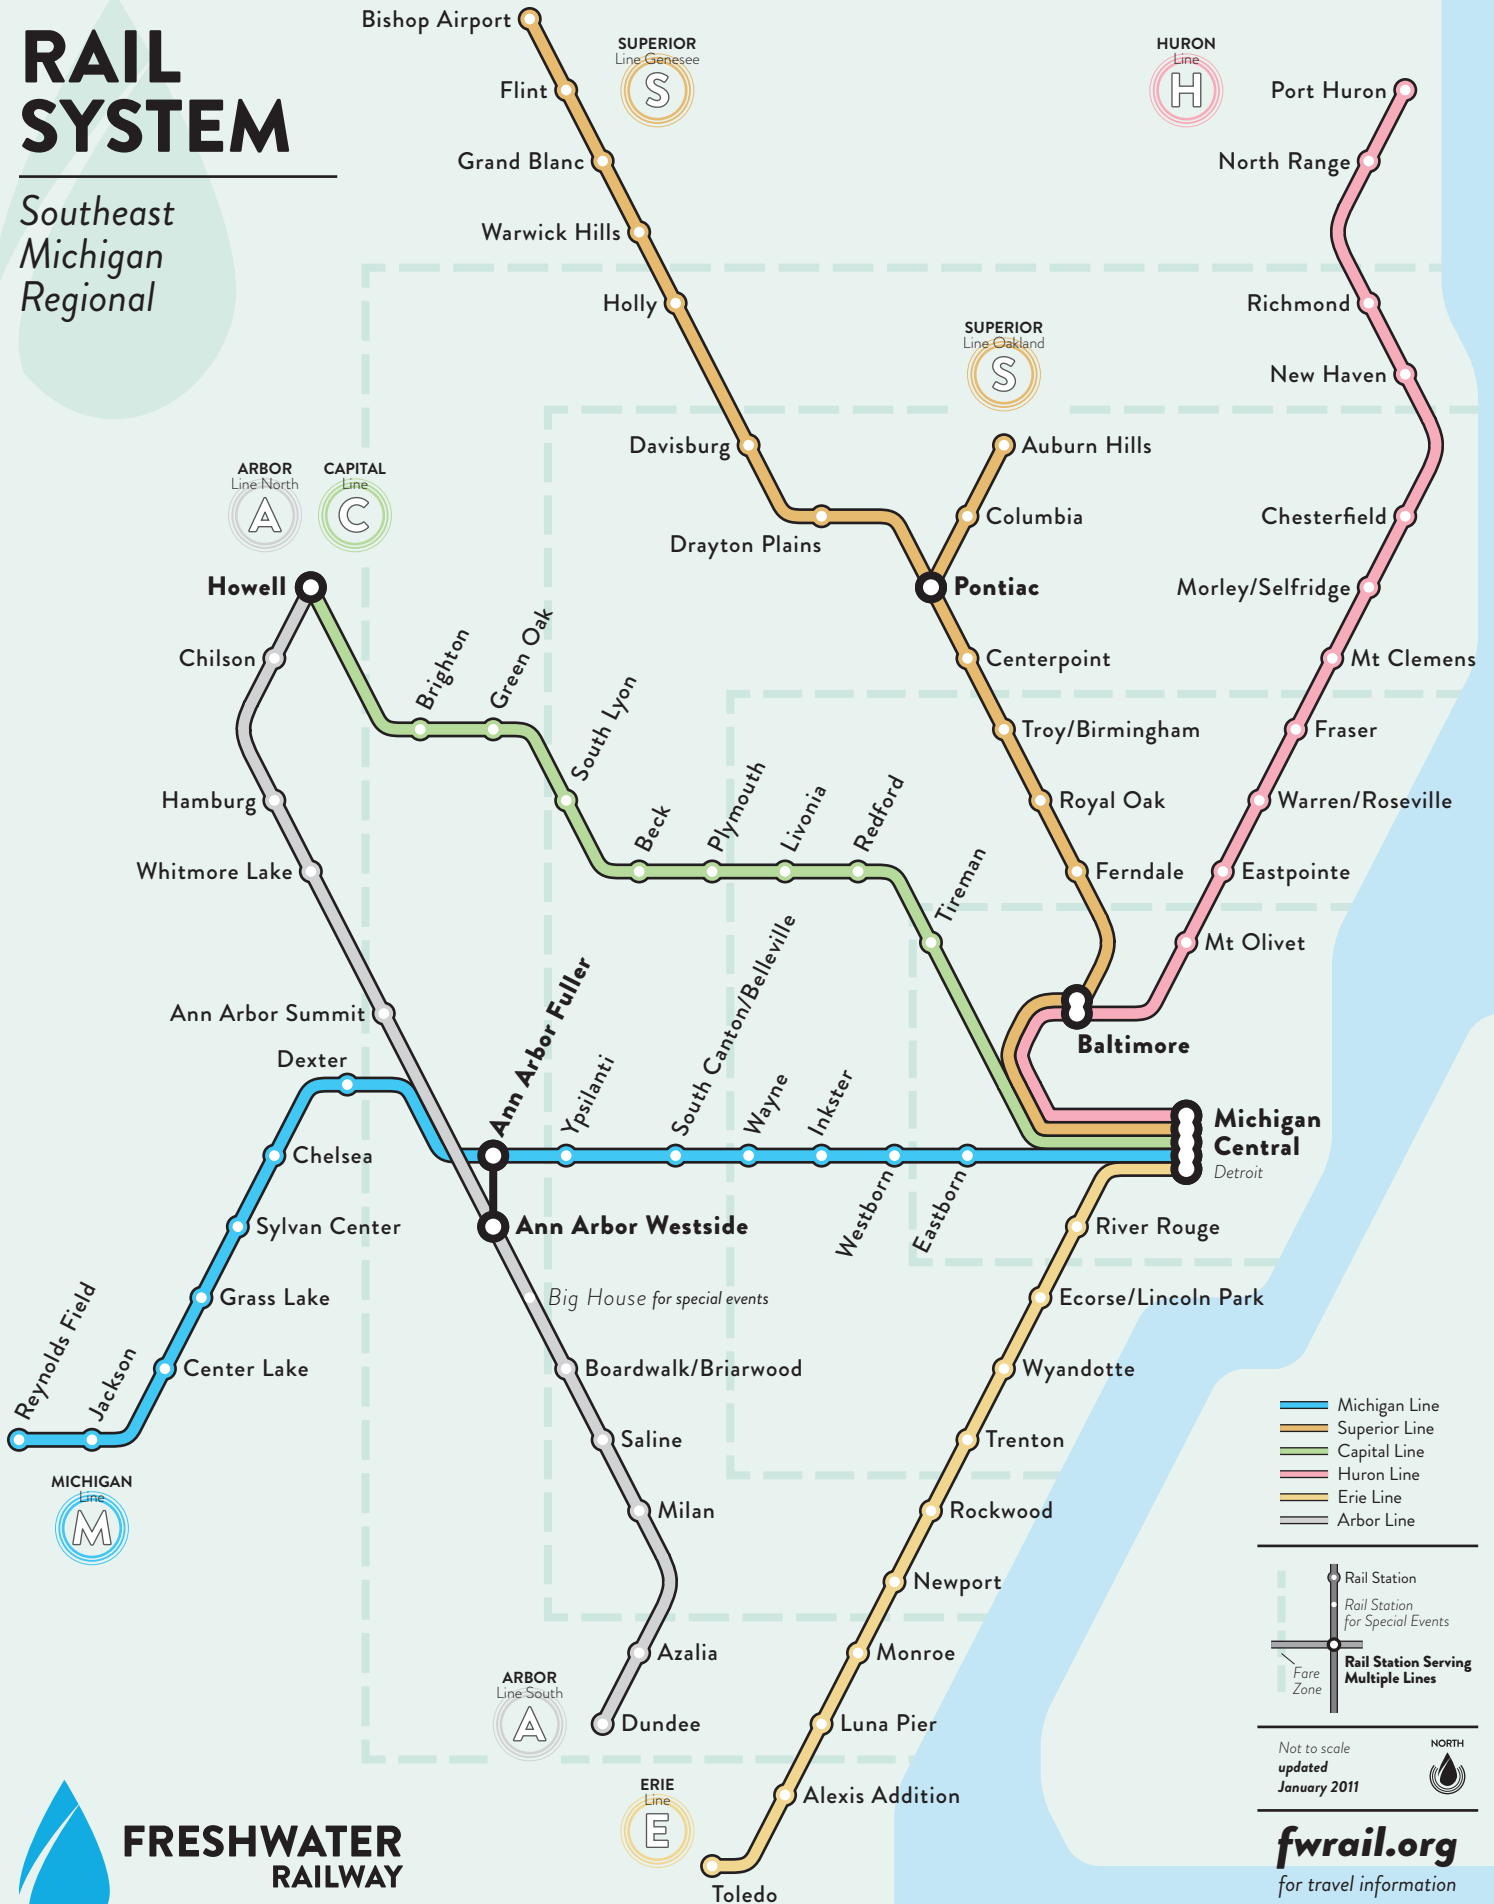

RAIL SYSTEM

Southeast Michigan Regional

FRESHWATER RAILWAY

fwrail.org
for travel information